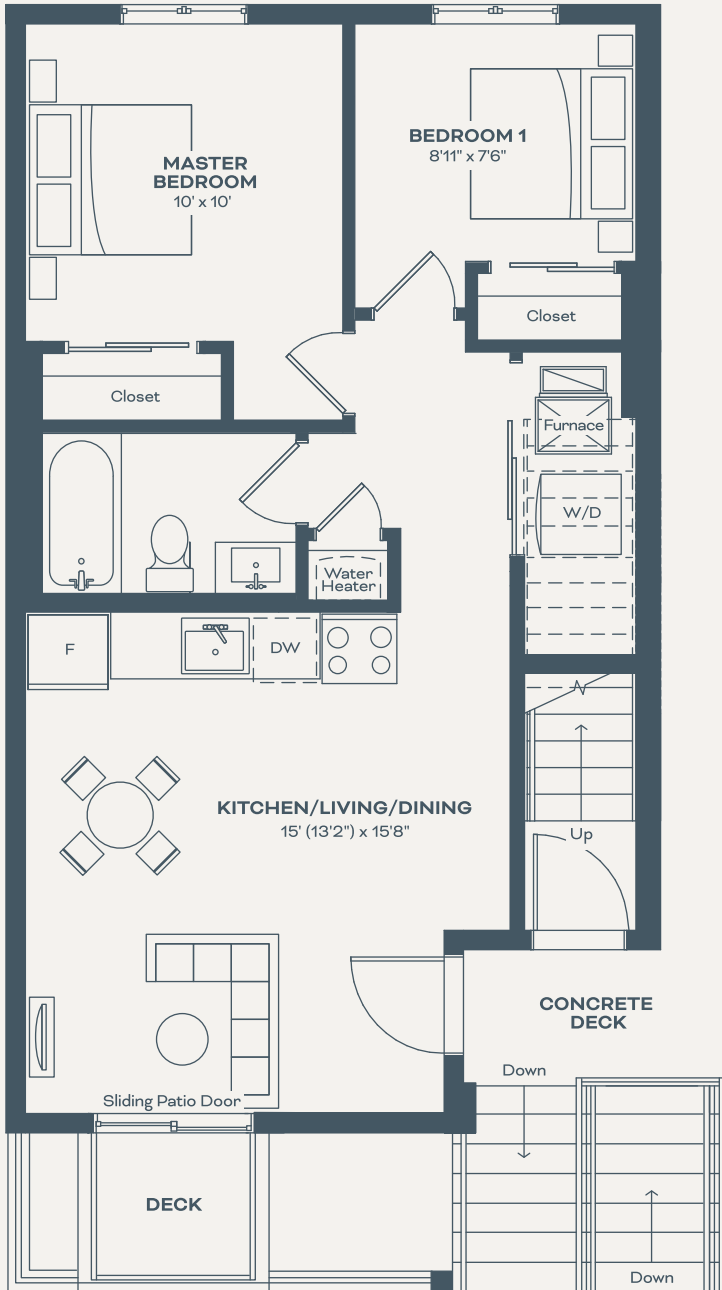

# The Junction

MAIN FLOOR  
635 sq ft

**MAIN FLOOR**

Actual usable floor space may vary from the stated floor area.

**2 BED 1 BATH**

Floorplans, drawing and renderings are Artist's Concepts, not to scale and may vary from finished project. All materials, specifications and dimensions are subject to change without notice. E & O.E.