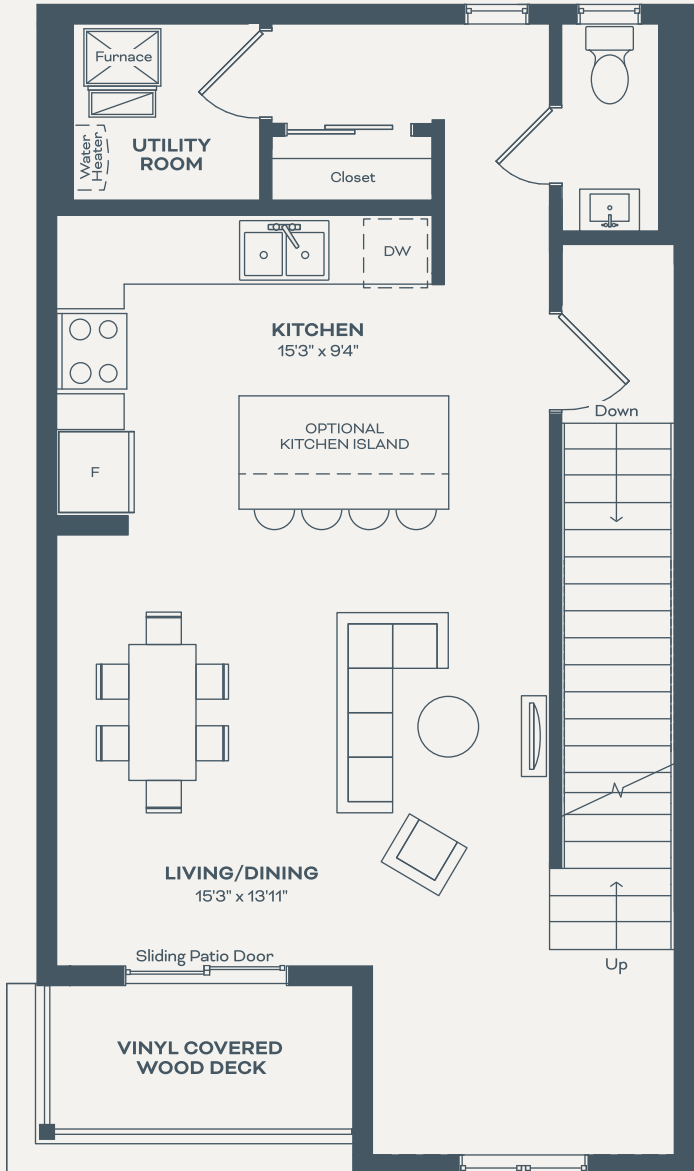

# Humberstone

SECOND + THIRD FLOOR

1383 sq ft

**SECOND FLOOR 668 SQ FT**

Actual usable floor space may vary from the stated floor area.

**3 BED 2.5 BATH**

Floorplans, drawing and renderings are Artist's Concepts, not to scale and may vary from finished project. All materials, specifications and dimensions are subject to change without notice. E & O.E.

# Humberstone

SECOND + THIRD FLOOR

1383 sq ft

THIRD FLOOR 715 SQ FT

Actual usable floor space may vary from the stated floor area.

3 BED 2.5 BATH

Floorplans, drawing and renderings are Artist's Concepts, not to scale and may vary from finished project. All materials, specifications and dimensions are subject to change without notice. E & O.E.