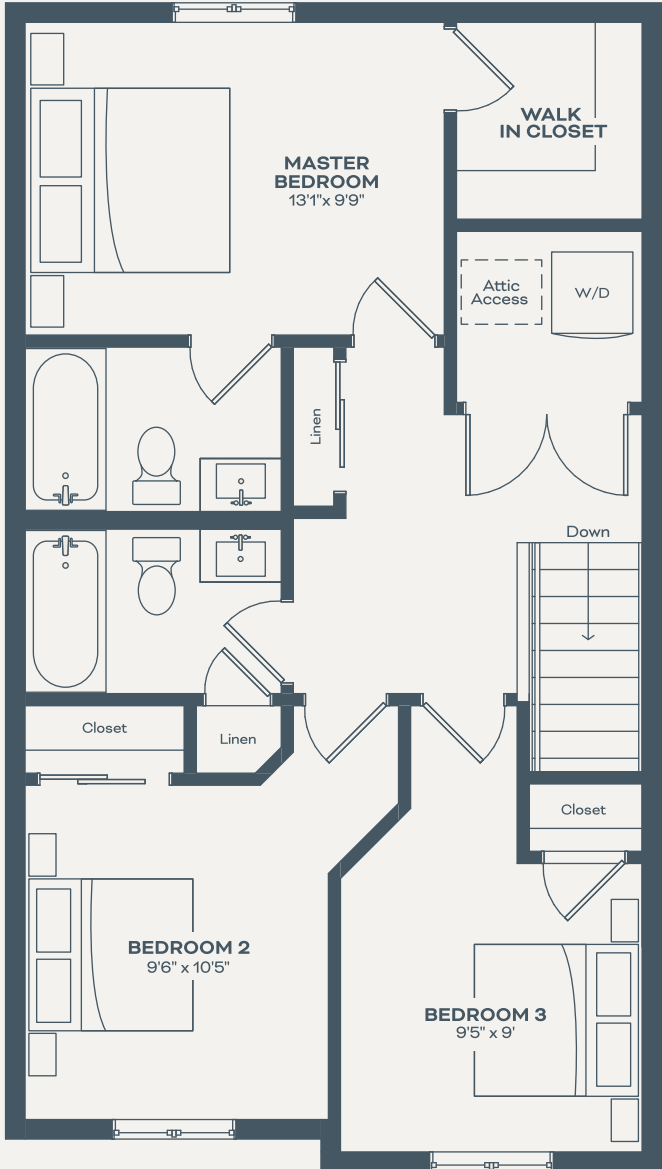

# Humberstone

SECOND + THIRD FLOOR

1383 sq ft

**SECOND FLOOR 668 SQ FT**

Actual usable floor space may vary from the stated floor area.

**3 BED 2.5 BATH**

Floorplans, drawing and renderings are Artist's Concepts, not to scale and may vary from finished project. All materials, specifications and dimensions are subject to change without notice. E & O.E.

# Humberstone

SECOND + THIRD FLOOR

1383 sq ft

THIRD FLOOR 715 SQ FT

Actual usable floor space may vary from the stated floor area.

3 BED 2.5 BATH

Floorplans, drawing and renderings are Artist's Concepts, not to scale and may vary from finished project. All materials, specifications and dimensions are subject to change without notice. E & O.E.